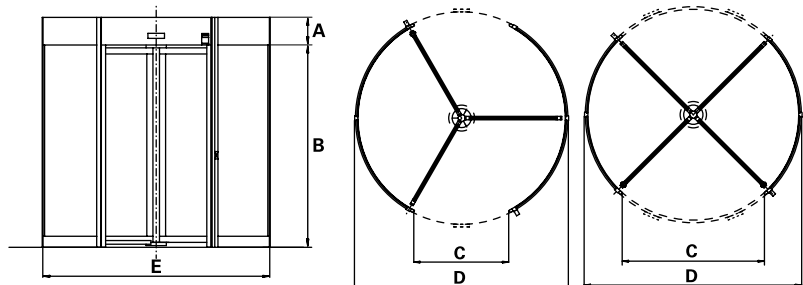

Standard dimensions and traffic flow

D Diameter (mm)	C Throat opening (mm)	E Installation width (mm)	Max persons/ segment	Capacity/ minute¹	Type of traffic	Escape route²	Disabled access
4-wing Tourniket							
1600	1055	1677	1	2 x 26			-
1800	1195	1877	1	2 x 26			-
2000	1335	2077	1	2 x 26			-
2200	1475	2277	1	2 x 26			-
2400	1615	2477	1	2 x 24			-
2600	1755	2677	1	2 x 22			-
2800	1895	2877	1	2 x 20			-
3000	2035	3077	2	2 x 38			-
3200	2175	3277	2	2 x 36			-
3400	2315	3477	2	2 x 34			-
3600	2455	3677	2	2 x 32			-
3800	2595	3877	3	2 x 46			-

¹ Maximum capacity per minute indicates how many people can pass through the Tourniket in both directions under normal conditions.

² Only with collapsible door set option.

	A Canopy height (mm)	B Height under canopy (mm)
All Diameters	200-1200	2100-2600

Technical specifications

Power supply	200-240 VAC, 50/60 Hz
Motor	AC motor, 3-phase
Power consumption	
Operating	150W
Stationary	75W
Lightning	56W (low energy) 80W (halogen)
Ambient temperature	-20°C to +50°C
Fuse	External power supply fused with 16 A slow

High quality

At Boon Edam, we take quality seriously. Quality of the materials we use, quality of our employees as well as our partners. As with all Boon Edam products, the Tourniket is manufactured to the highest standards, is CE approved and complies with the Machine Directive (98/37/EEC), the EMC-Directive (89/336/EEC) and the Low Voltage Directive (93/68/EEC).

Many Boon Edam revolving doors have been approved by the Dutch Council of the Chronically Ill and the Disabled as being accessible for disabled people. When you install this type of door in your building, your entrance will meet the requirements of the international accessibility symbol (ITS).

The Burglar Resistant Tourniket has been tested, assessed and certified by the Dutch notified body SKG in accordance with NEN 5096 and ENV 1627.

Distributor

Royal Boon Edam Group Holding B.V.
P.O. Box 40, 1135 ZG Edam
The Netherlands
T +31 (0)299 38 08 08 E sales@boonedam.nl
F +31 (0)299 37 28 59 I www.boonedam.com

TQ-0509-GBR-95903092

BOON EDAM
Door Systems