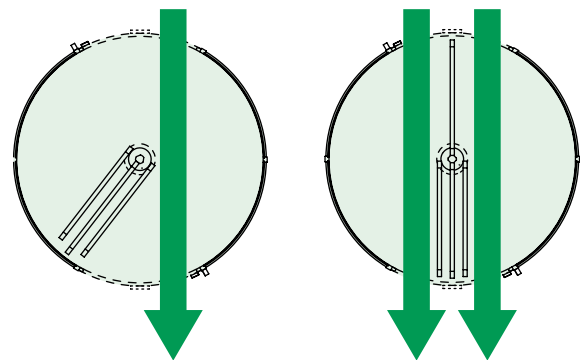

Emergency

The collapsible door set of the 3- and 4-wing Tourniket, available as an option, is fitted with electro mechanical locking units that unlock in the event of an emergency situation such as fire alarm activation, power failure or an emergency stop. Once these locks have been deactivated, the door wings can be collapsed together to create a clear passage.

Escape route requirements are subject to local regulations.

Evacuation path